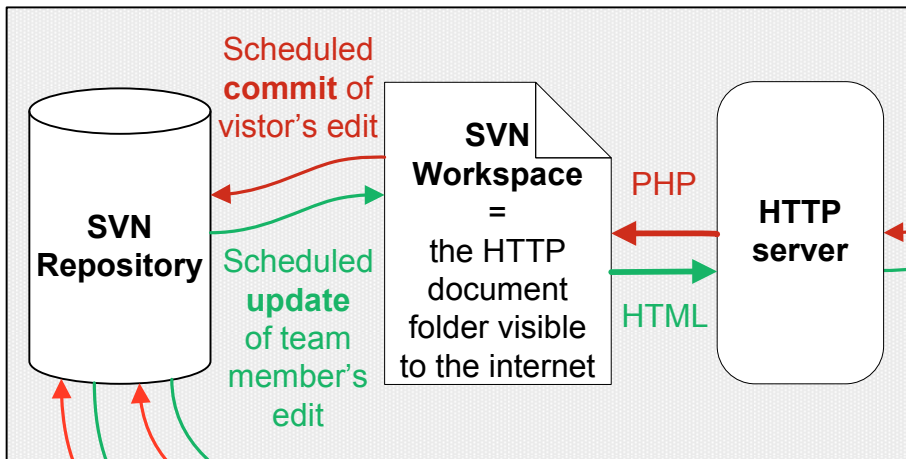

# Carom Webservice Configuration

Visitor's machine with browser

Webserver machine with HTTP server, SVN server, SVN client

Visitor enters changes

Server delivers pages to browser

Update

Commit

Team member machine with SVN client